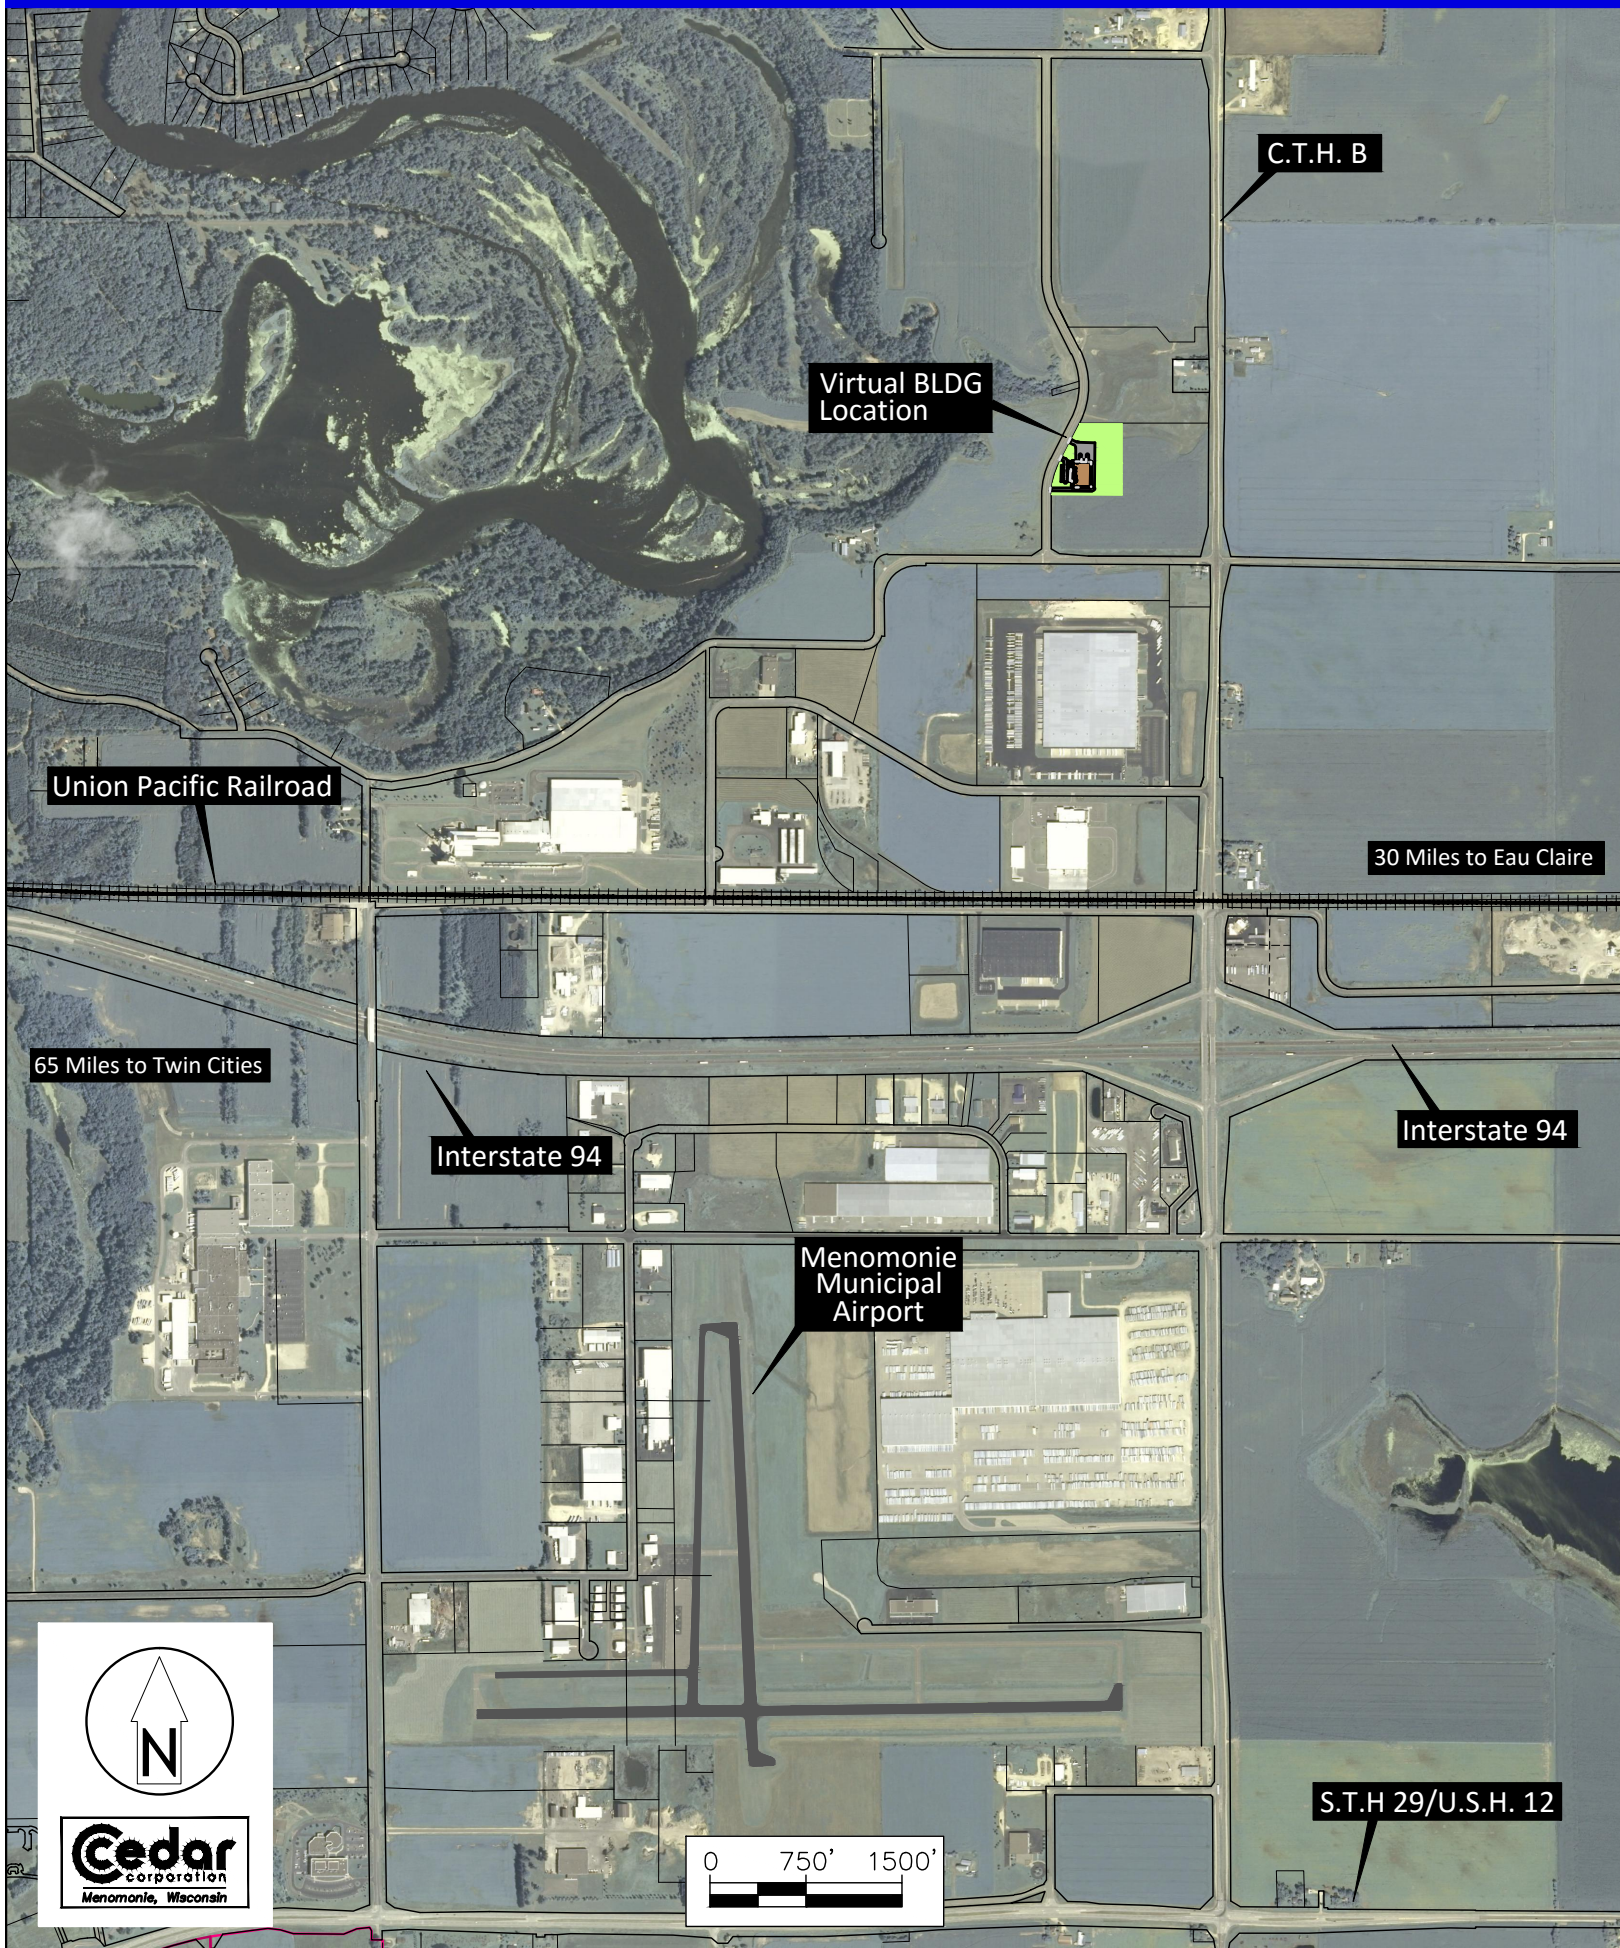

Virtual Spec. Building City of Menomonie

C.T.H. B

Virtual BLDG
Location

Union Pacific Railroad

30 Miles to Eau Claire

65 Miles to Twin Cities

Interstate 94

Interstate 94